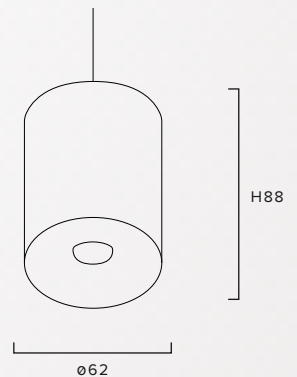

ILLUMINATION OPTIONS

CCT 2700K • CRI >98Ra • 800Lm
CCT 3000K • CRI >98Ra • 900Lm

LIGHT BEAM ANGLE

24° LENS

36° LENS

FIXTURE OPTIONS

DIMMABLE

3-PHASE

1-PHASE

[View product on website](#)

Fixture Specifications

Housing material	Aluminium
Luminaire type	Pendant mounted
LED module	Bridgelux V6 HD
Driver	Triac dimmable LED driver
Power	10W
Expected lifetime	L90/B10 @ 100.000h
Photobiological safety	RG1 Unlimited
Power factor	>0.9
UGR	<12 for 24° • <15 for 36°
Colour consistency	3 SDCM
Warranty	5 years