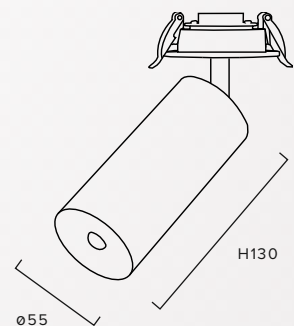

ILLUMINATION OPTIONS

CCT 2700K • CRI >98Ra • 800Lm
CCT 3000K • CRI >98Ra • 850Lm

LIGHT BEAM ANGLE

24° LENS

36° LENS

FIXTURE OPTIONS

[View product on website](#)

Fixture Specifications

FIXTURE WEIGHT 680 grams
CUT OUT SIZE Ø45 x H45mm

The
essence
of light.

COPYRIGHT © 2024 ELYS.