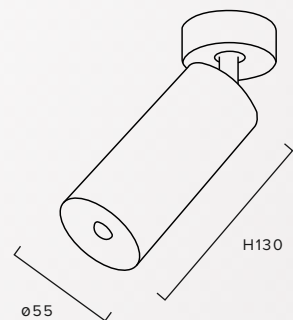

ELYS.

Enlightened by
Internova Professional Lighting BV

PRODUCT DATASHEET

Altera SF.

AVAILABLE FINISHES

Standard

Premium

RAL colours

ILLUMINATION OPTIONS

CCT 2700K • CRI >98Ra • 800Lm
CCT 3000K • CRI >98Ra • 850Lm

LIGHT BEAM ANGLE

24° LENS

36° LENS

FIXTURE OPTIONS

DIMMABLE

HONEYCOMB

[View product on website](#)

Fixture Specifications

Housing material	Aluminium
Luminaire type	Surface mounted
LED module	Bridgelux V6 HD
Driver	Triac dimmable LED driver
Power	12W
Expected lifetime	L90/B10 @ 100.000h
Photobiological safety	RG1 Unlimited
Power factor	>0.9
UGR	<18 for 24° • <25 for 36°
Colour consistency	3 SDCM
Warranty	5 years

FIXTURE WEIGHT 565 grams

The
essence
of light.

COPYRIGHT © 2024 ELYS.