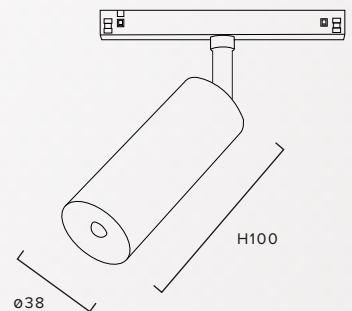

ILLUMINATION OPTIONS

CCT 2700K • CRI >98Ra • 600Lm
CCT 3000K • CRI >98Ra • 650Lm

LIGHT BEAM ANGLE

24° LENS

36° LENS

FIXTURE OPTIONS

DIMMABLE

HONEYCOMB

[View product on website](#)

Fixture Specifications

Housing material	Aluminium
Luminaire type	Track mounted
LED module	Bridgelux V4 HD
Driver	Triac dimmable LED driver
Power	8W
Expected lifetime	L90/B10 @ 100.000h
Photobiological safety	RG1 Unlimited
Power factor	>0.9
UGR	<13 for 24° • <17 for 36°
Colour consistency	3 SDCM
Warranty	5 years

FIXTURE WEIGHT 240 grams

The
essence
of light.

COPYRIGHT © 2024 ELYS.